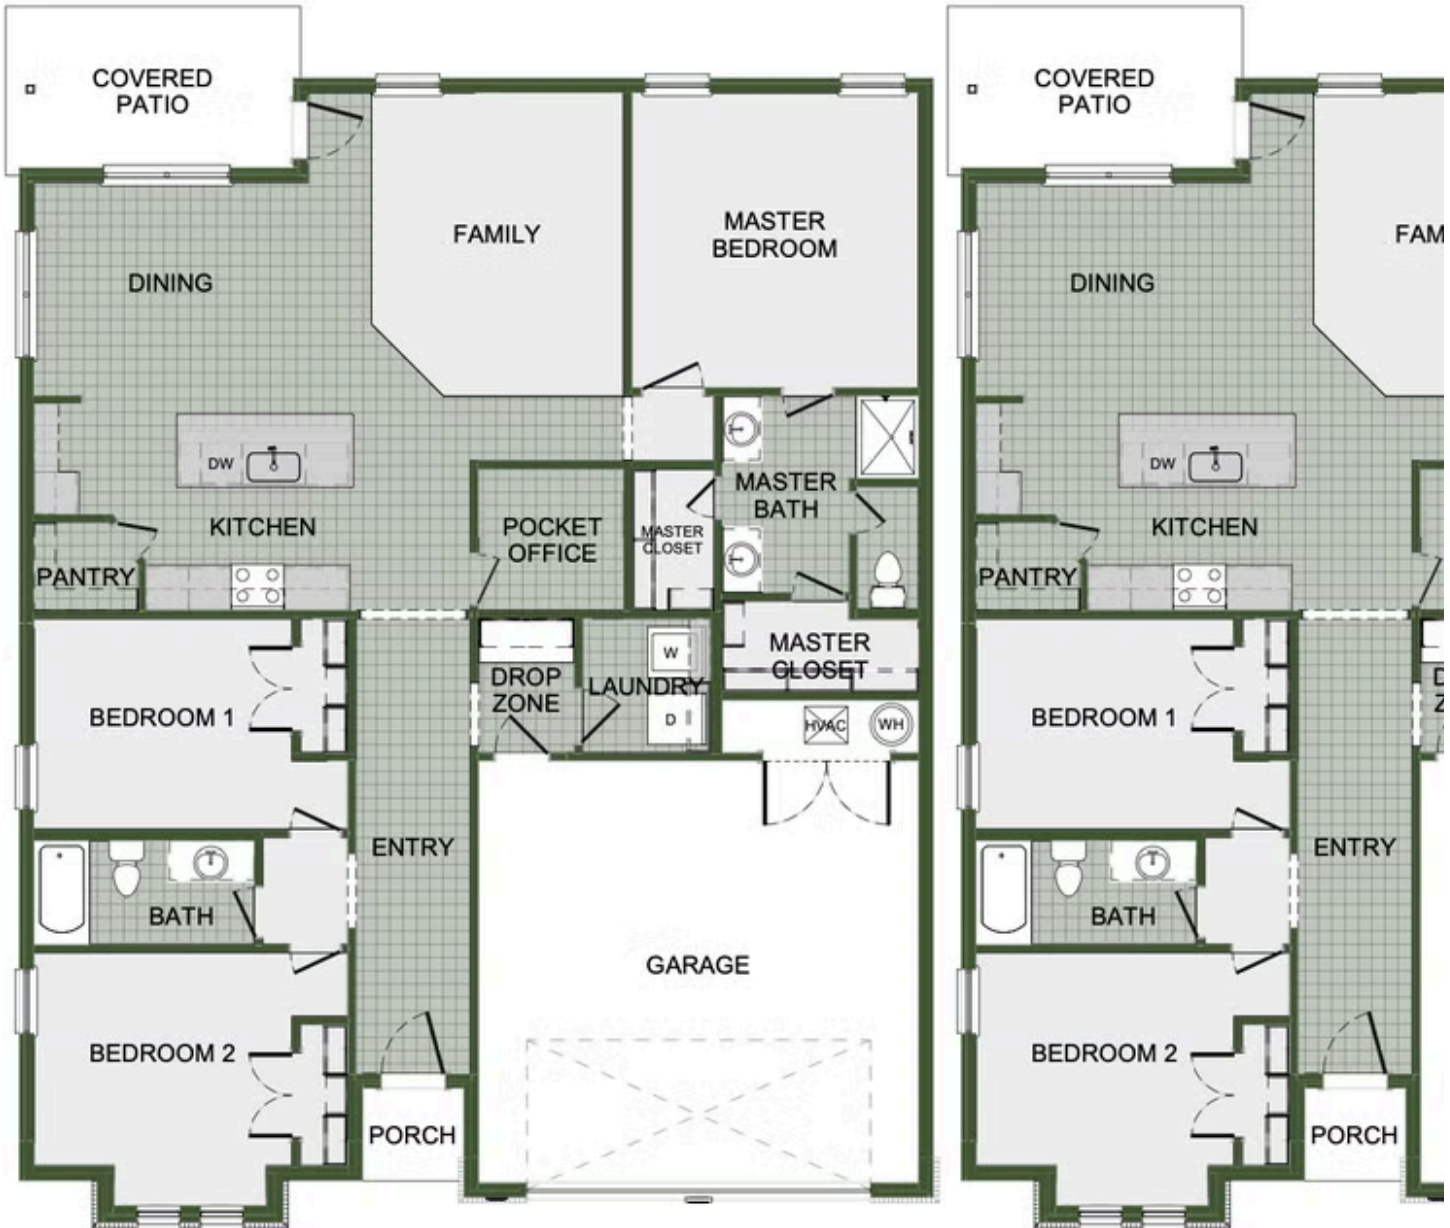

STARTING AT **\$316,000**  3  2  2  1,726 FT²

This 3 bed, 2 bath 1714 square foot floor plan is customizable to your needs. Take your pick from a flexible living space, coffee bar, or pocket office in this 1,700-square-foot home. The ability to choose from structural options to best suit your lifestyle makes this house a home! With an open-concept living space and covered patio, this house is perfect for entertaini...

AMENITIES

POOL

COMMUNITY
POND

WALKING
TRAIL

PARK

PICKLEBALL
COURTS

POCKET OFFICE OPTION

FLEX SPACE OPTION

COFFEE BAR OPTION