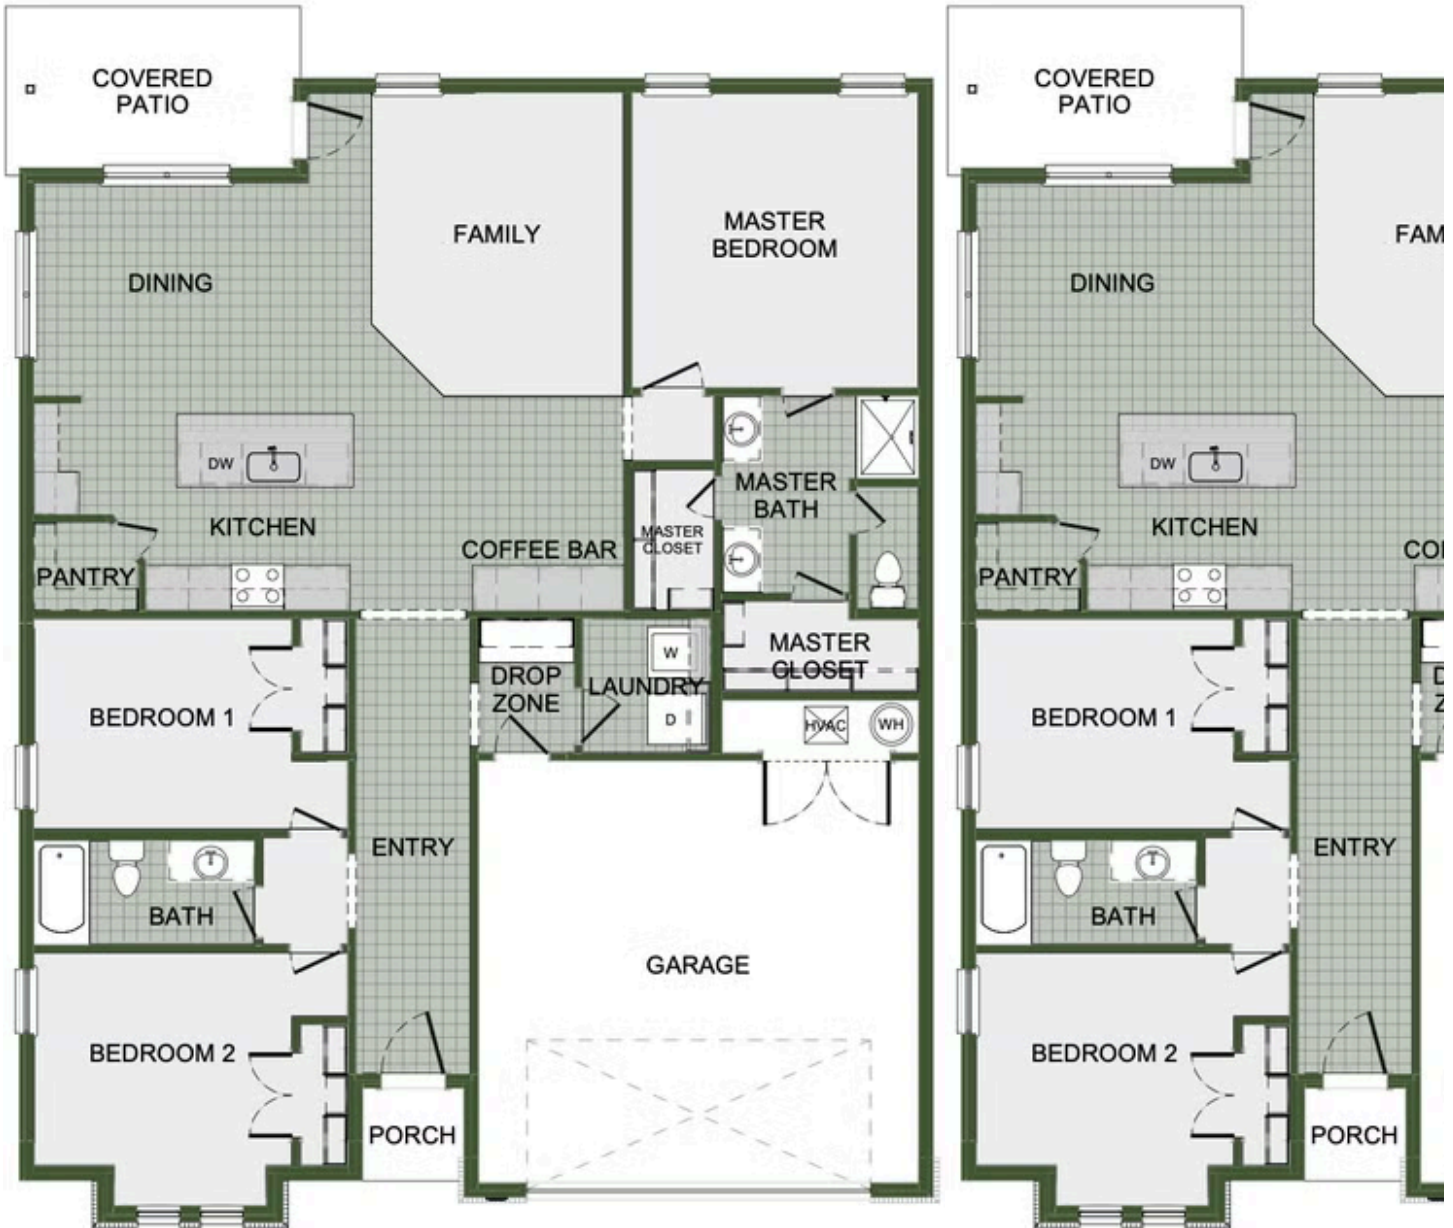

STARTING AT **\$323,000**  3  2  2  1,726 FT²

This 3 bed, 2 bath 1714 square foot floor plan is customizable to your needs. Take your pick from a flexible living space, coffee bar, or pocket office in this 1,700-square-foot home. The ability to choose from structural options to best suit your lifestyle makes this house a home! With an open-concept living space and covered patio, this house is perfect for entertaini...

AMENITIES

POOL

COMMUNITY
POND

WALKING
TRAIL

PARK

PICKLEBALL
COURTS

POCKET OFFICE OPTION

FLEX SPACE OPTION

COFFEE BAR OPTION