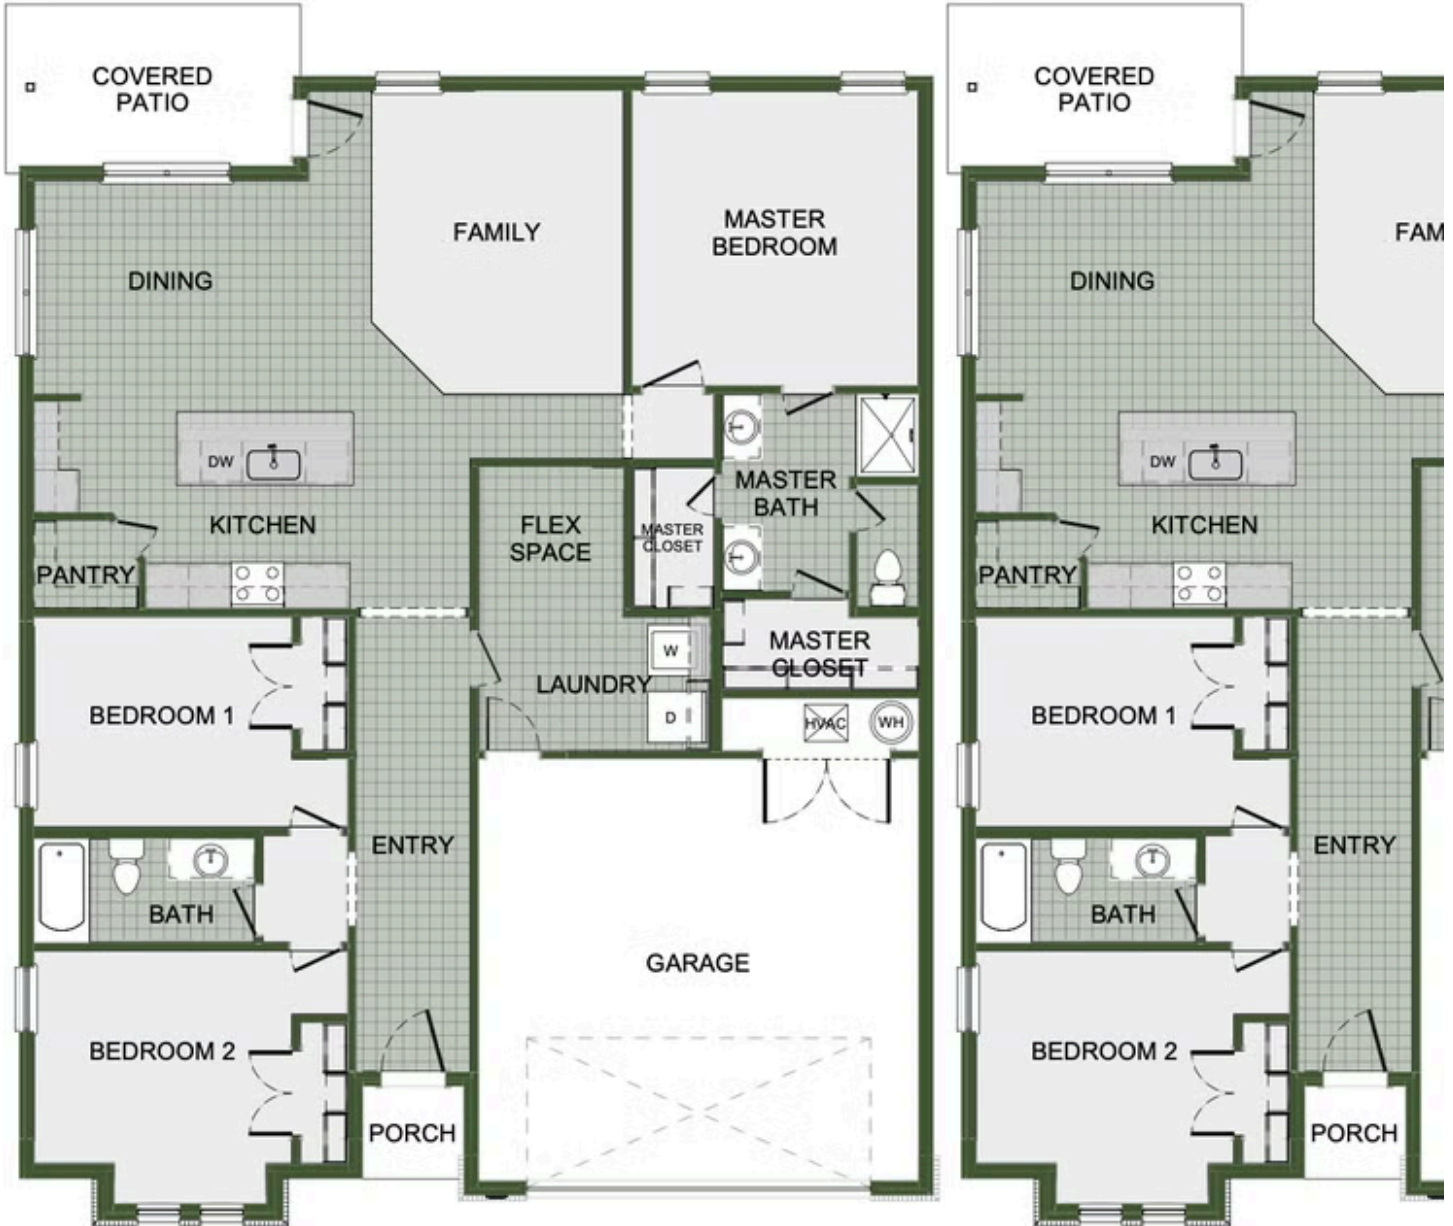

STARTING AT **\$323,000**  3  2  2  1,726 FT²

This 3 bed, 2 bath 1714 square foot floor plan is customizable to your needs. Take your pick from a flexible living space, coffee bar, or pocket office in this 1,700-square-foot home. The ability to choose from structural options to best suit your lifestyle makes this house a home! With an open-concept living space and covered patio, this house is perfect for entertaini...

AMENITIES

POOL

COMMUNITY
POND

WALKING
TRAIL

PARK

PICKLEBALL
COURTS

POCKET OFFICE OPTION

FLEX SPACE OPTION

COFFEE BAR OPTION