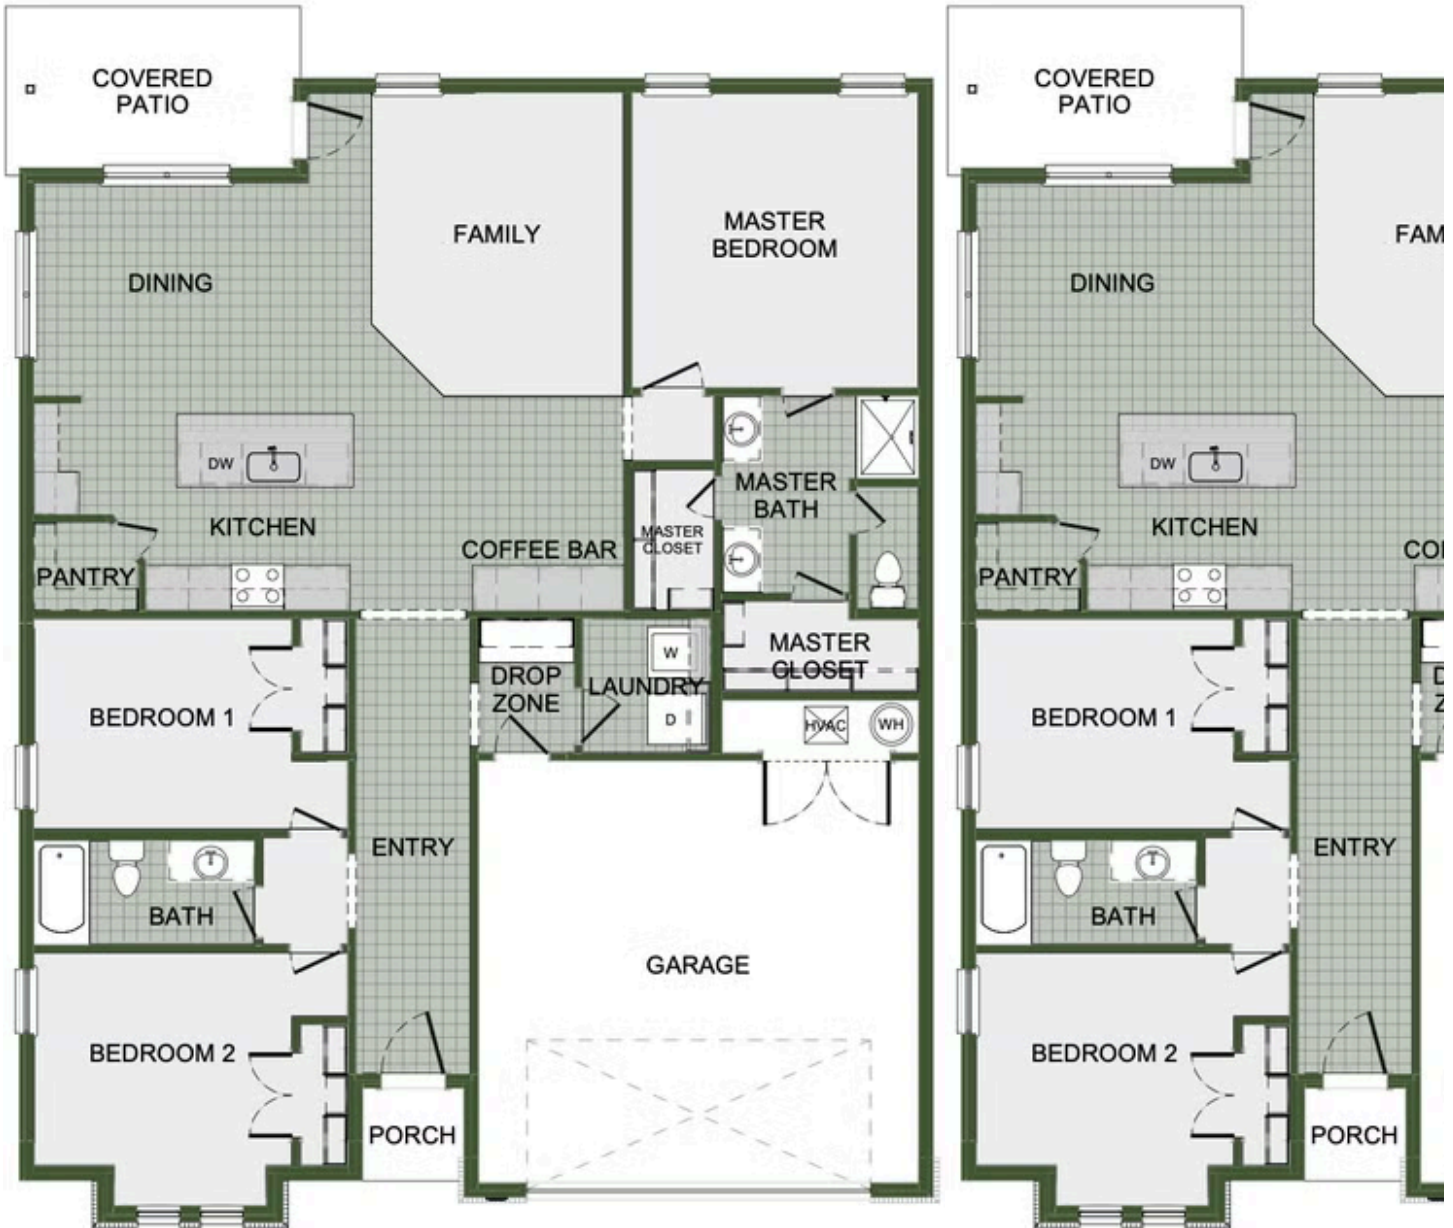

STARTING AT **\$316,000**  3  2  2  1,726 FT²

This 3 bed, 2 bath 1714 square foot floor plan is customizable to your needs. Take your pick from a flexible living space, coffee bar, or pocket office in this 1,700-square-foot home. The ability to choose from structural options to best suit your lifestyle makes this house a home! With an open-concept living space and covered patio, this house is perfect for entertaini...

AMENITIES

POOL

COMMUNITY
POND

WALKING
TRAIL

PARK

PICKLEBALL
COURTS

POCKET OFFICE OPTION

FLEX SPACE OPTION

COFFEE BAR OPTION