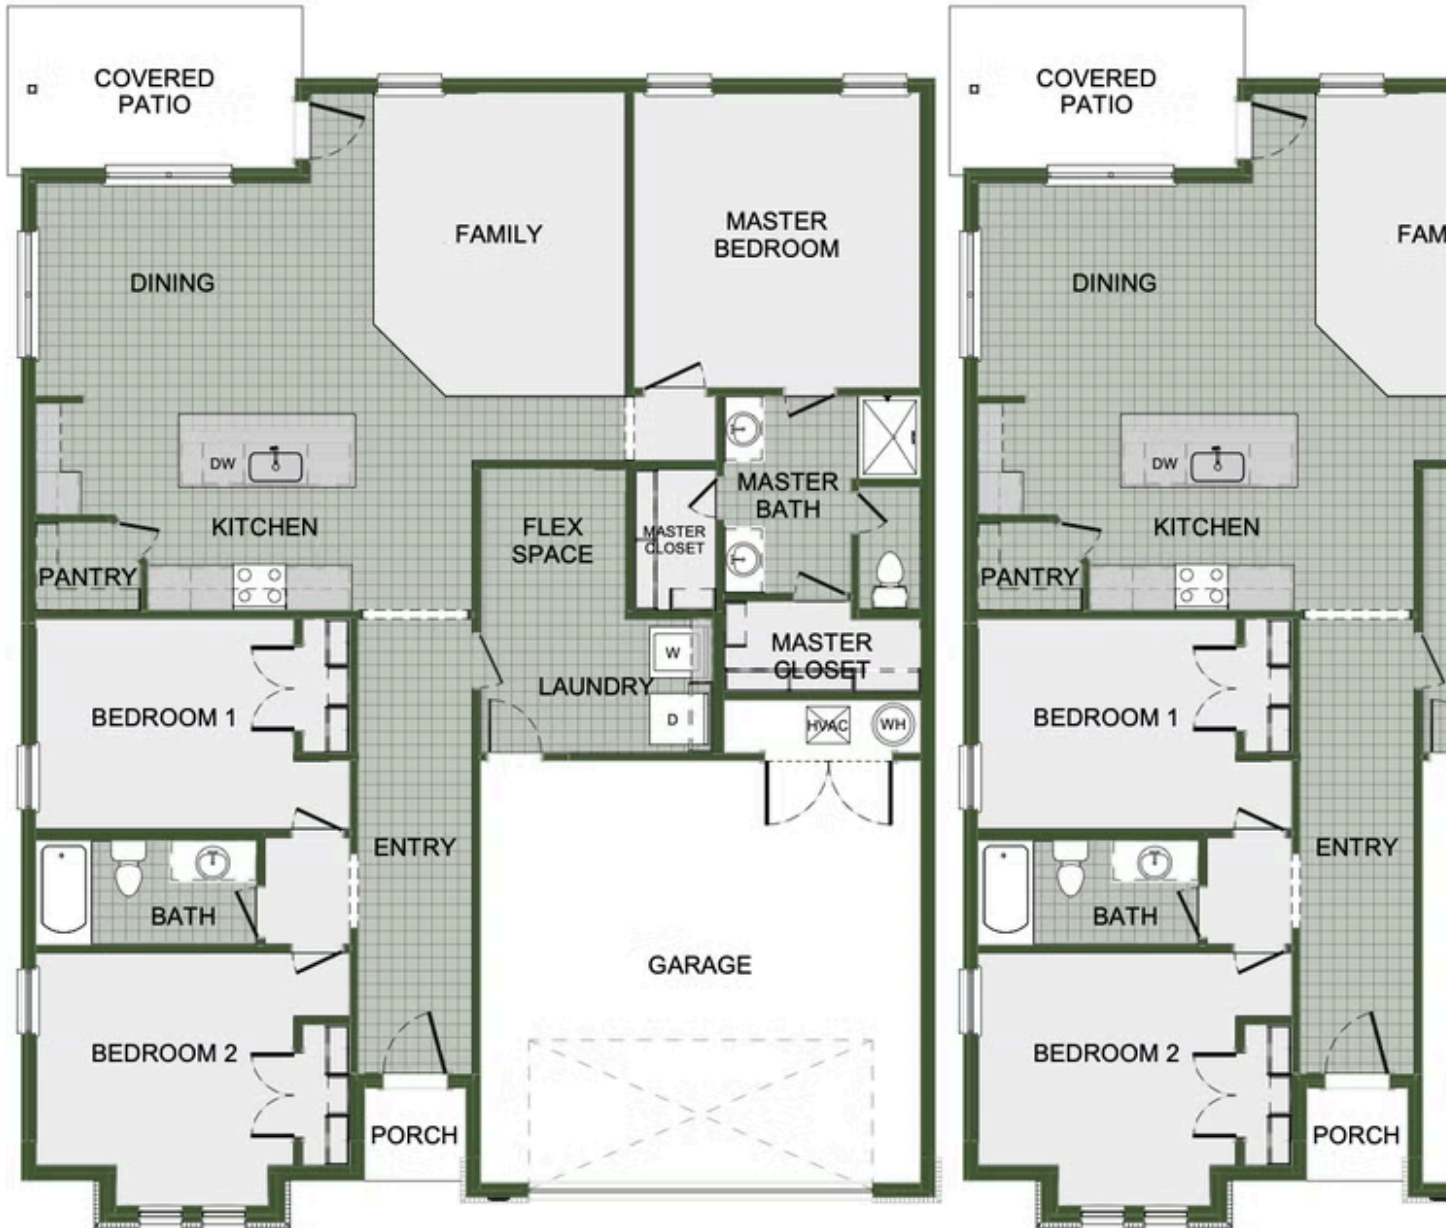

STARTING AT **\$316,000**  3  2  2  1,726 FT²

This 3 bed, 2 bath 1714 square foot floor plan is customizable to your needs. Take your pick from a flexible living space, coffee bar, or pocket office in this 1,700-square-foot home. The ability to choose from structural options to best suit your lifestyle makes this house a home! With an open-concept living space and covered patio, this house is perfect for entertaini...

AMENITIES

POOL

COMMUNITY
POND

WALKING
TRAIL

PARK

PICKLEBALL
COURTS

POCKET OFFICE OPTION

FLEX SPACE OPTION

COFFEE BAR OPTION