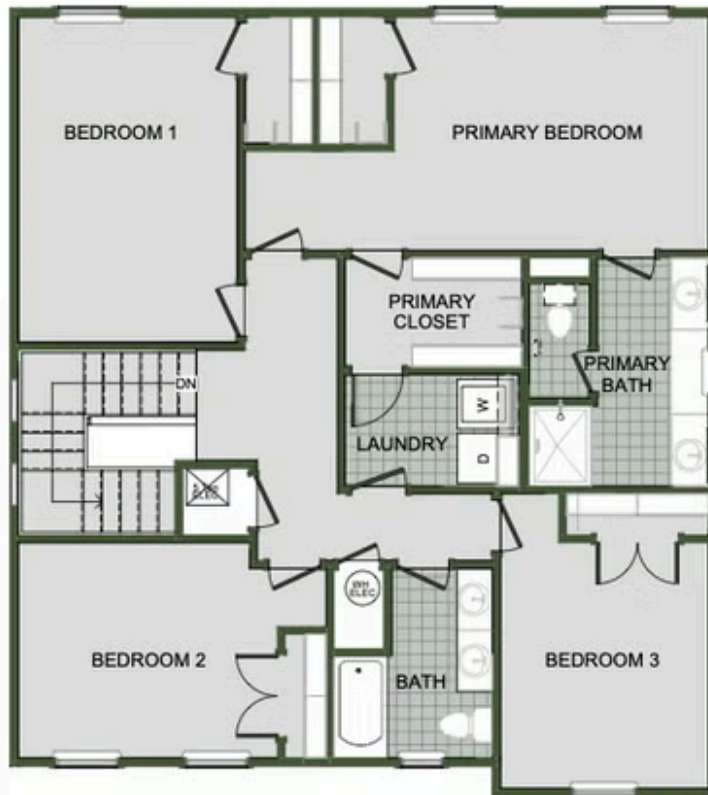

FRAZIER MEADOWS  
**2000 Two Story**  
Floor Plan

STARTING AT **\$345,000**  3 - 4  2.5 - 3  2  2,000 FT<sup>2</sup>

Introducing our 2000 Two Story this 3 - 4 bedroom, 2.5 to 3.5 bathroom with 1979 square foot home is the epitome of versatility for your family's needs! This floor plan offers an open-concept layout on the ground floor, with options for an upstairs loft, a fourth bedroom, or even a bedroom en-suite. Discover a home that adapts to your lifestyle with the 2000 Two Story –...

**AMENITIES**

POOL

COMMUNITY  
POND

WALKING  
TRAIL

PARK

PICKLEBALL  
COURTS

FIRST FLOOR

LOFT OPTION

4 BEDROOM EN-SUITE OPTION

4 BEDROOM OPTION