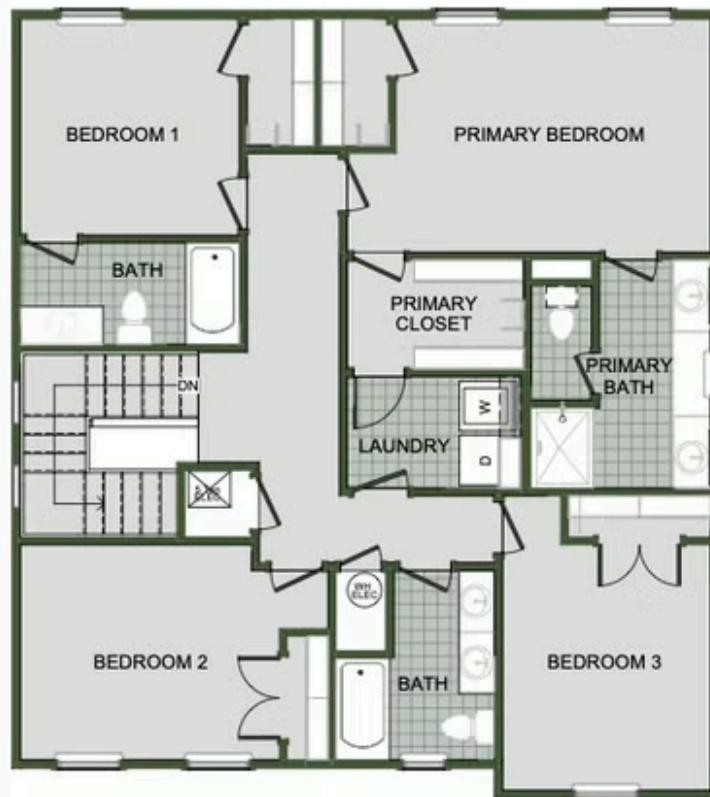

FRAZIER MEADOWS

2000 Two Story

Floor Plan

STARTING AT **\$349,000**  3 - 4  2.5 - 3  2  2,000 FT²

Introducing our 2000 Two Story this 3 - 4 bedroom, 2.5 to 3.5 bathroom with 1979 square foot home is the epitome of versatility for your family's needs! This floor plan offers an open-concept layout on the ground floor, with options for an upstairs loft, a fourth bedroom, or even a bedroom en-suite. Discover a home that adapts to your lifestyle with the 2000 Two Story –...

AMENITIES

POOL

COMMUNITY
POND

WALKING
TRAIL

PARK

PICKLEBALL
COURTS

FIRST FLOOR

LOFT OPTION

4 BEDROOM EN-SUITE OPTION

4 BEDROOM OPTION