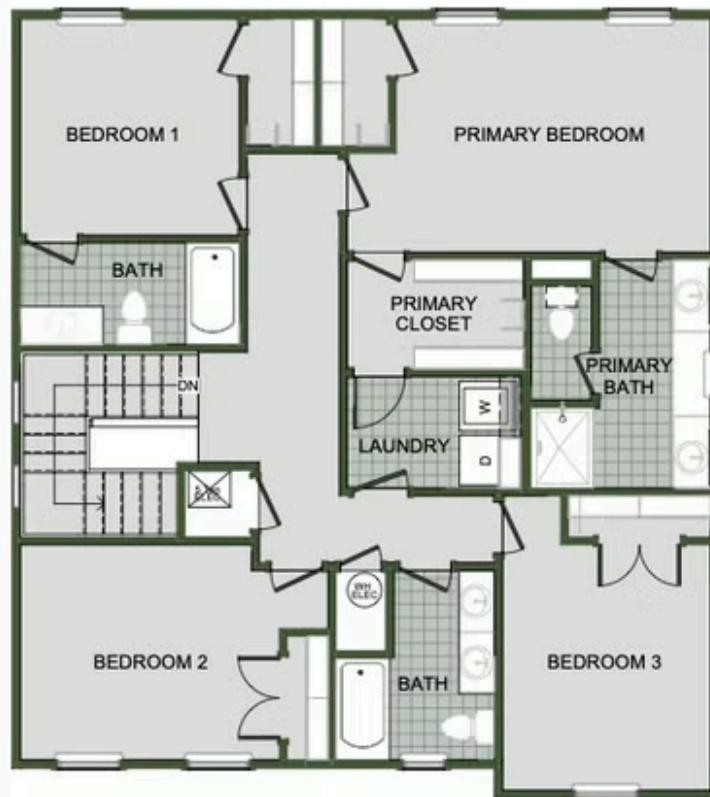

FRAZIER MEADOWS  
**2000 Two Story**  
Floor Plan

STARTING AT **\$345,000**  3 - 4  2.5 - 3  2  2,000 FT<sup>2</sup>

Introducing our 2000 Two Story this 3 - 4 bedroom, 2.5 to 3.5 bathroom with 1979 square foot home is the epitome of versatility for your family's needs! This floor plan offers an open-concept layout on the ground floor, with options for an upstairs loft, a fourth bedroom, or even a bedroom en-suite. Discover a home that adapts to your lifestyle with the 2000 Two Story –...

**AMENITIES**

POOL

COMMUNITY  
POND

WALKING  
TRAIL

PARK

PICKLEBALL  
COURTS

FIRST FLOOR

LOFT OPTION

4 BEDROOM EN-SUITE OPTION

4 BEDROOM OPTION