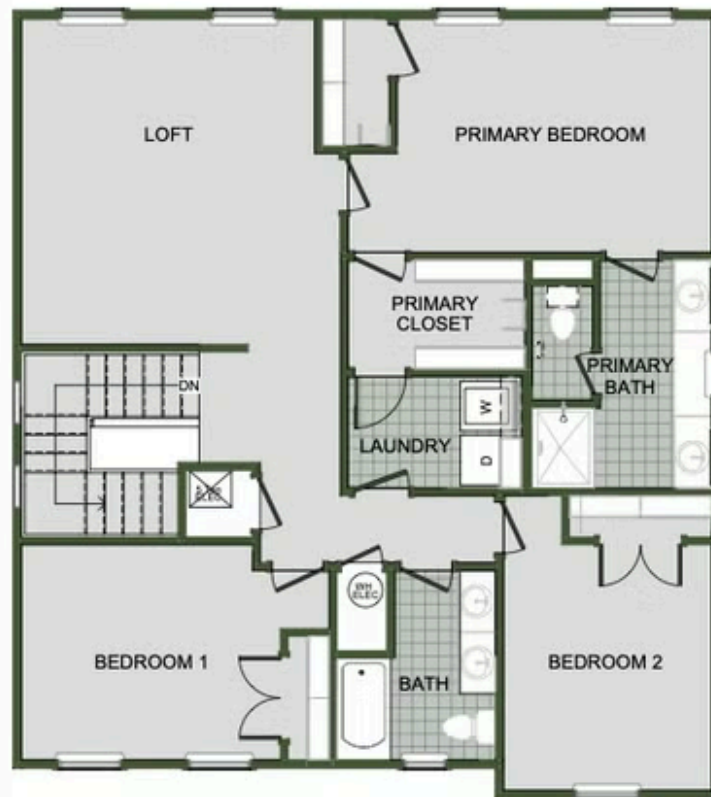

FRAZIER MEADOWS  
**2000 Two Story**  
Floor Plan

STARTING AT **\$345,000**  3 - 4  2.5 - 3  2  2,000 FT<sup>2</sup>

Introducing our 2000 Two Story this 3 - 4 bedroom, 2.5 to 3.5 bathroom with 1979 square foot home is the epitome of versatility for your family's needs! This floor plan offers an open-concept layout on the ground floor, with options for an upstairs loft, a fourth bedroom, or even a bedroom en-suite. Discover a home that adapts to your lifestyle with the 2000 Two Story –...

**AMENITIES**

POOL

COMMUNITY  
POND

WALKING  
TRAIL

PARK

PICKLEBALL  
COURTS

FIRST FLOOR

LOFT OPTION

4 BEDROOM EN-SUITE OPTION

4 BEDROOM OPTION