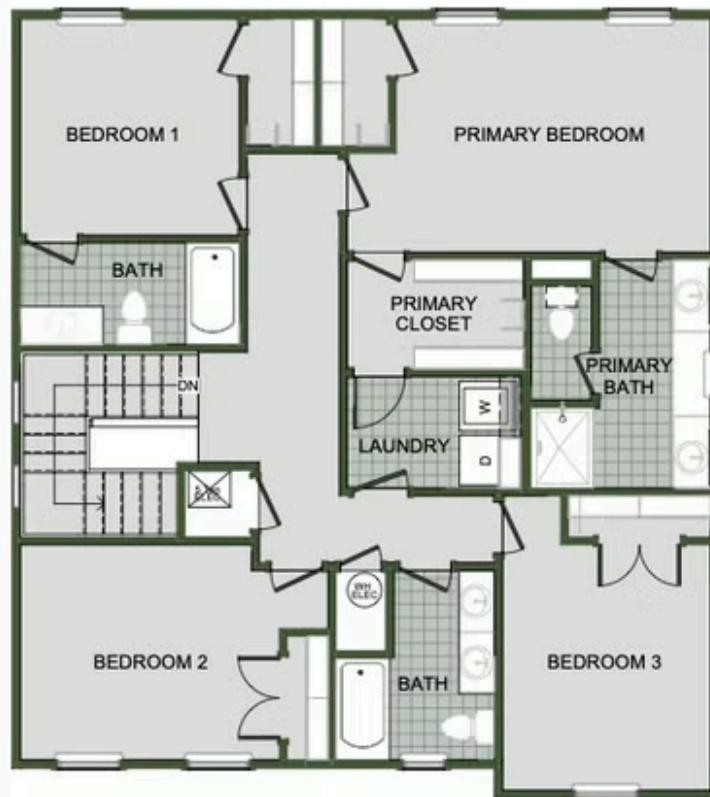

# 2000 Two Story

Floor Plan

STARTING AT **\$341,000**  3 - 4  2.5 - 3  2  2,000 FT<sup>2</sup>

Introducing our 2000 Two Story this 3 - 4 bedroom, 2.5 to 3.5 bathroom with 1979 square foot home is the epitome of versatility for your family's needs! This floor plan offers an open-concept layout on the ground floor, with options for an upstairs loft, a fourth bedroom, or even a bedroom en-suite. Discover a home that adapts to your lifestyle with the 2000 Two Story –...

## AMENITIES

POOL

COMMUNITY  
POND

WALKING  
TRAIL

PARK

PICKLEBALL  
COURTS

FIRST FLOOR

LOFT OPTION

4 BEDROOM EN-SUITE OPTION

4 BEDROOM OPTION