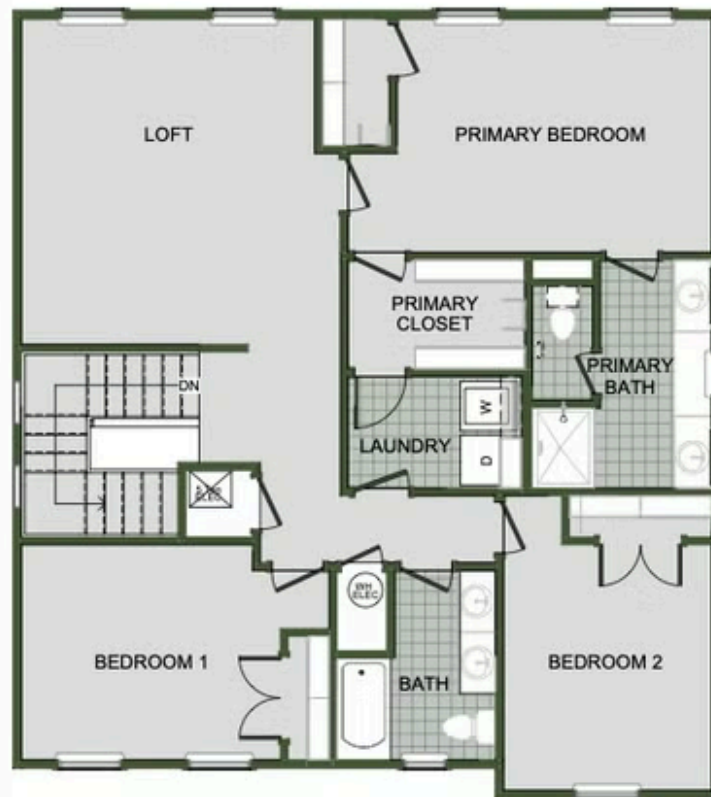

# 2000 Two Story

Floor Plan

STARTING AT **\$341,000**  3 - 4  2.5 - 3  2  2,000 FT<sup>2</sup>

Introducing our 2000 Two Story this 3 - 4 bedroom, 2.5 to 3.5 bathroom with 1979 square foot home is the epitome of versatility for your family's needs! This floor plan offers an open-concept layout on the ground floor, with options for an upstairs loft, a fourth bedroom, or even a bedroom en-suite. Discover a home that adapts to your lifestyle with the 2000 Two Story –...

## AMENITIES

POOL

COMMUNITY  
POND

WALKING  
TRAIL

PARK

PICKLEBALL  
COURTS

FIRST FLOOR

LOFT OPTION

4 BEDROOM EN-SUITE OPTION

4 BEDROOM OPTION