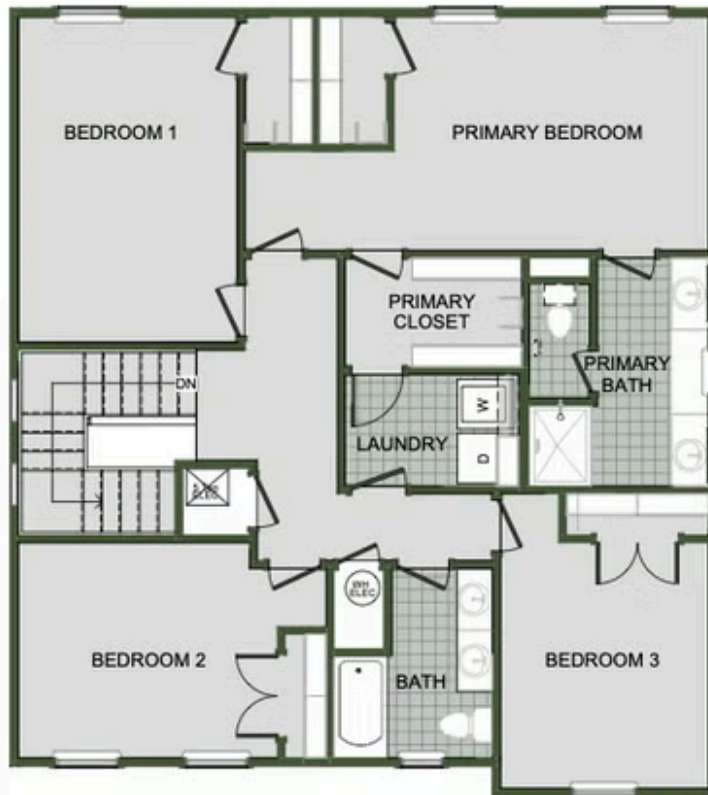

# 2000 Two Story

Floor Plan

STARTING AT **\$341,000**  3 - 4  2.5 - 3  2  2,000 FT<sup>2</sup>

Introducing our 2000 Two Story this 3 - 4 bedroom, 2.5 to 3.5 bathroom with 1979 square foot home is the epitome of versatility for your family's needs! This floor plan offers an open-concept layout on the ground floor, with options for an upstairs loft, a fourth bedroom, or even a bedroom en-suite. Discover a home that adapts to your lifestyle with the 2000 Two Story –...

## AMENITIES

POOL

COMMUNITY  
POND

WALKING  
TRAIL

PARK

PICKLEBALL  
COURTS

FIRST FLOOR

LOFT OPTION

4 BEDROOM EN-SUITE OPTION

4 BEDROOM OPTION