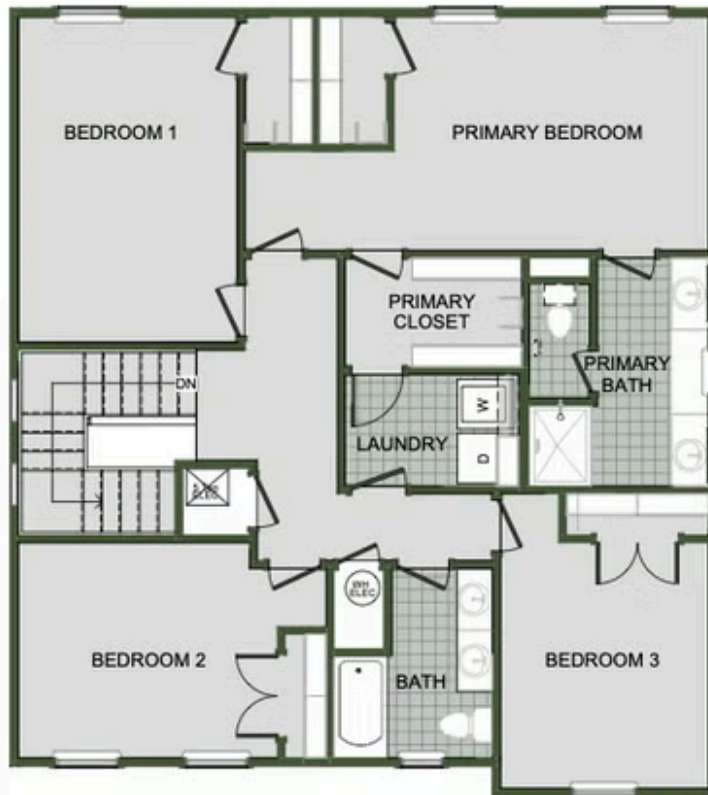

FRAZIER MEADOWS

2000 Two Story

Floor Plan

STARTING AT **\$349,000**  3 - 4  2.5 - 3  2  2,000 FT²

Introducing our 2000 Two Story this 3 - 4 bedroom, 2.5 to 3.5 bathroom with 1979 square foot home is the epitome of versatility for your family's needs! This floor plan offers an open-concept layout on the ground floor, with options for an upstairs loft, a fourth bedroom, or even a bedroom en-suite. Discover a home that adapts to your lifestyle with the 2000 Two Story –...

AMENITIES

POOL

COMMUNITY
POND

WALKING
TRAIL

PARK

PICKLEBALL
COURTS

FIRST FLOOR

LOFT OPTION

4 BEDROOM EN-SUITE OPTION

4 BEDROOM OPTION