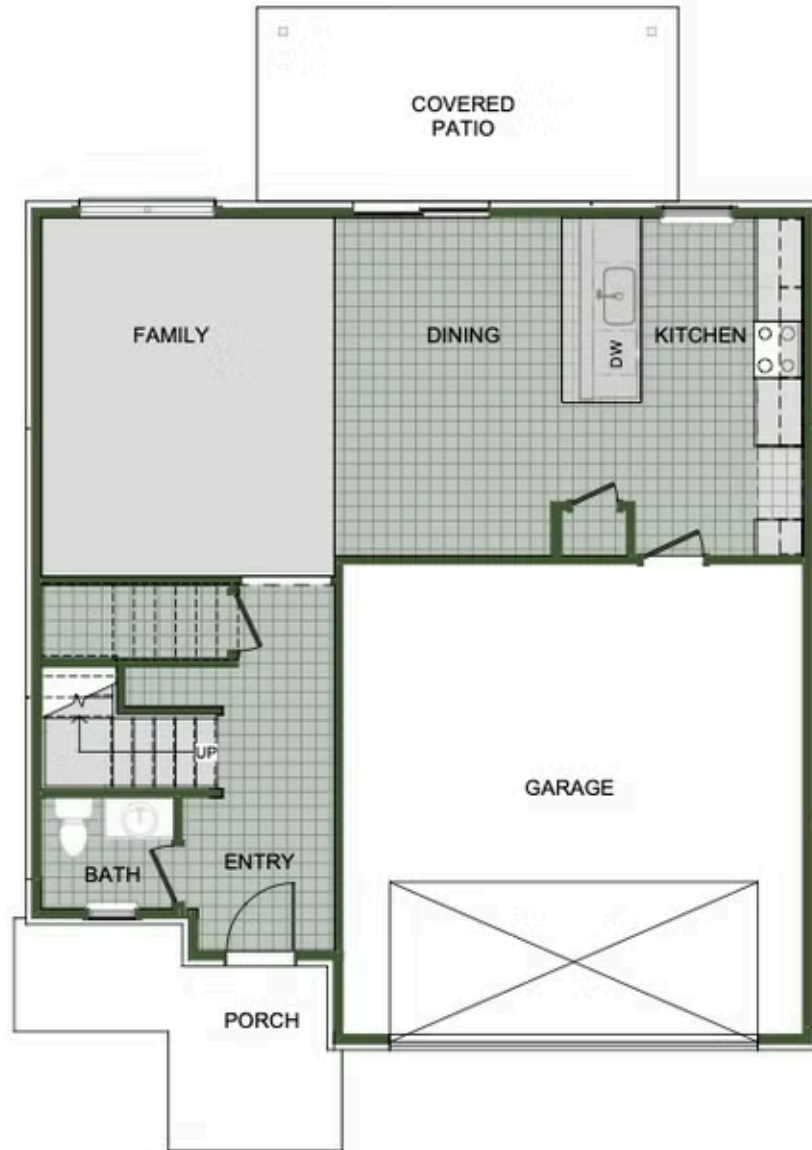

FRAZIER MEADOWS  
**2000 Two Story**  
Floor Plan

STARTING AT **\$345,000**  3 - 4  2.5 - 3  2  2,000 FT<sup>2</sup>

Introducing our 2000 Two Story this 3 - 4 bedroom, 2.5 to 3.5 bathroom with 1979 square foot home is the epitome of versatility for your family's needs! This floor plan offers an open-concept layout on the ground floor, with options for an upstairs loft, a fourth bedroom, or even a bedroom en-suite. Discover a home that adapts to your lifestyle with the 2000 Two Story –...

**AMENITIES**

POOL

COMMUNITY  
POND

WALKING  
TRAIL

PARK

PICKLEBALL  
COURTS

FIRST FLOOR

LOFT OPTION

4 BEDROOM EN-SUITE OPTION

4 BEDROOM OPTION