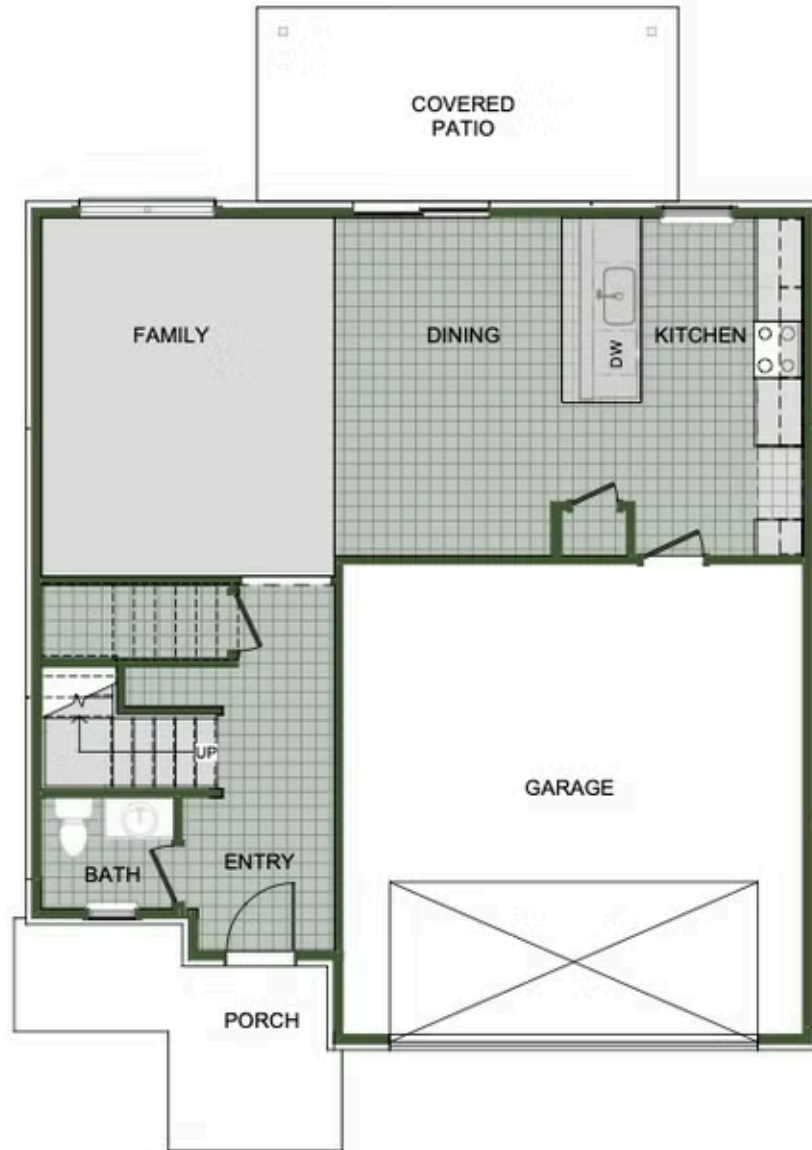

FRAZIER MEADOWS

2000 Two Story

Floor Plan

STARTING AT **\$349,000**  3 - 4  2.5 - 3  2  2,000 FT²

Introducing our 2000 Two Story this 3 - 4 bedroom, 2.5 to 3.5 bathroom with 1979 square foot home is the epitome of versatility for your family's needs! This floor plan offers an open-concept layout on the ground floor, with options for an upstairs loft, a fourth bedroom, or even a bedroom en-suite. Discover a home that adapts to your lifestyle with the 2000 Two Story –...

AMENITIES

POOL

COMMUNITY
POND

WALKING
TRAIL

PARK

PICKLEBALL
COURTS

FIRST FLOOR

LOFT OPTION

4 BEDROOM EN-SUITE OPTION

4 BEDROOM OPTION