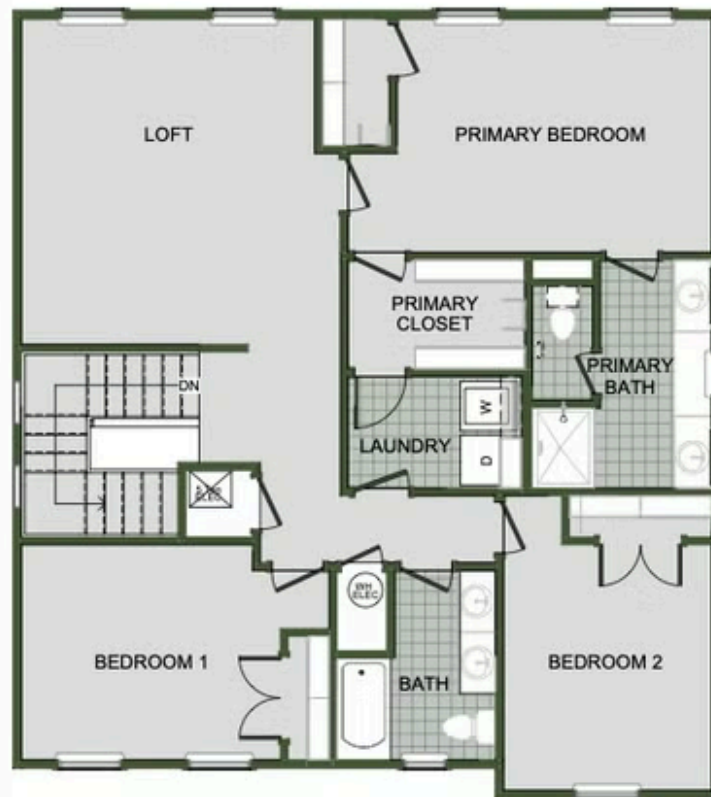

FRAZIER MEADOWS

2000 Two Story

Floor Plan

STARTING AT **\$349,000**  3 - 4  2.5 - 3  2  2,000 FT²

Introducing our 2000 Two Story this 3 - 4 bedroom, 2.5 to 3.5 bathroom with 1979 square foot home is the epitome of versatility for your family's needs! This floor plan offers an open-concept layout on the ground floor, with options for an upstairs loft, a fourth bedroom, or even a bedroom en-suite. Discover a home that adapts to your lifestyle with the 2000 Two Story –...

AMENITIES

POOL

COMMUNITY
POND

WALKING
TRAIL

PARK

PICKLEBALL
COURTS

FIRST FLOOR

LOFT OPTION

4 BEDROOM EN-SUITE OPTION

4 BEDROOM OPTION