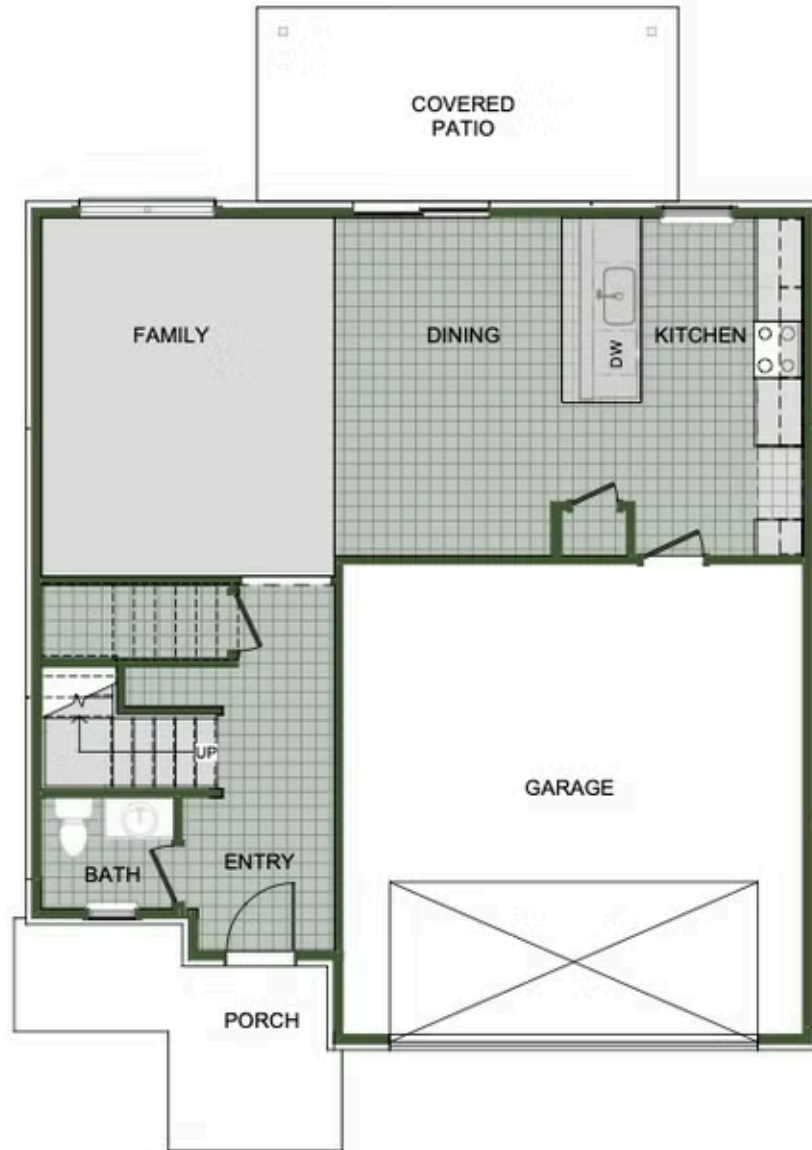

# 2000 Two Story

Floor Plan

STARTING AT **\$341,000**  3 - 4  2.5 - 3  2  2,000 FT<sup>2</sup>

Introducing our 2000 Two Story this 3 - 4 bedroom, 2.5 to 3.5 bathroom with 1979 square foot home is the epitome of versatility for your family's needs! This floor plan offers an open-concept layout on the ground floor, with options for an upstairs loft, a fourth bedroom, or even a bedroom en-suite. Discover a home that adapts to your lifestyle with the 2000 Two Story –...

## AMENITIES

POOL

COMMUNITY  
POND

WALKING  
TRAIL

PARK

PICKLEBALL  
COURTS

FIRST FLOOR

LOFT OPTION

4 BEDROOM EN-SUITE OPTION

4 BEDROOM OPTION