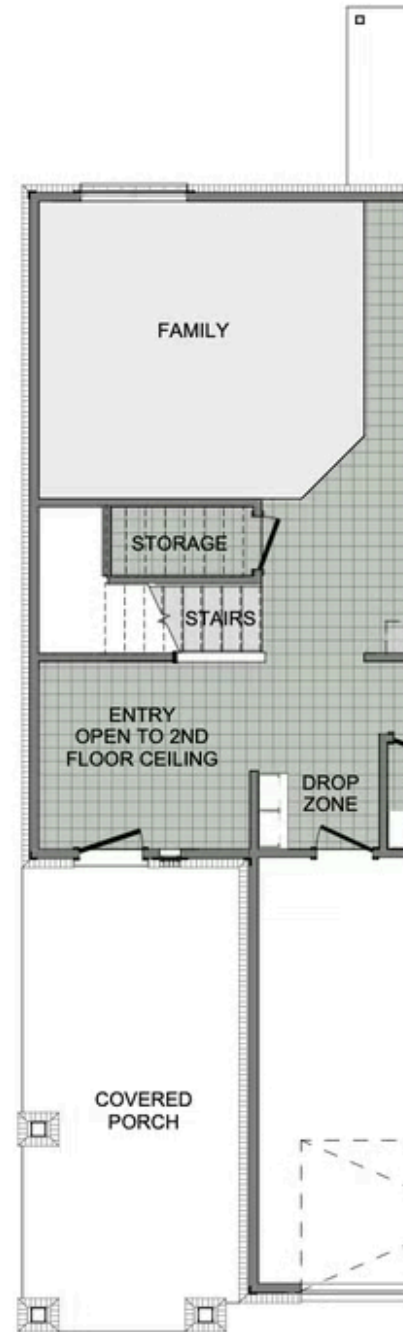

FRAZIER MEADOWS
2360 Two Story
Floor Plan

STARTING AT **\$375,000** 🛏️ 4 - 5 🚿 2.5 🚗 2 🏠 2,360 FT²

This floor plan boasts 2360 square feet, 4-5 bedrooms, 2.5 bathrooms. This is one of the most versatile floor plans yet! With an option for a loft or a fifth bedroom, a flex space perfect for that home gym or office you've been needing, and an open concept downstairs, this home will fit any family. Check out the sky-high ceilings in the entry, the drop zone coming in fr...

AMENITIES

POOL

COMMUNITY
POND

WALKING
TRAIL

PARK

PICKLEBALL
COURTS

1ST FLOOR

2ND FLOOR - LOFT OPTION

2ND FLOOR - 5 BED OPTION