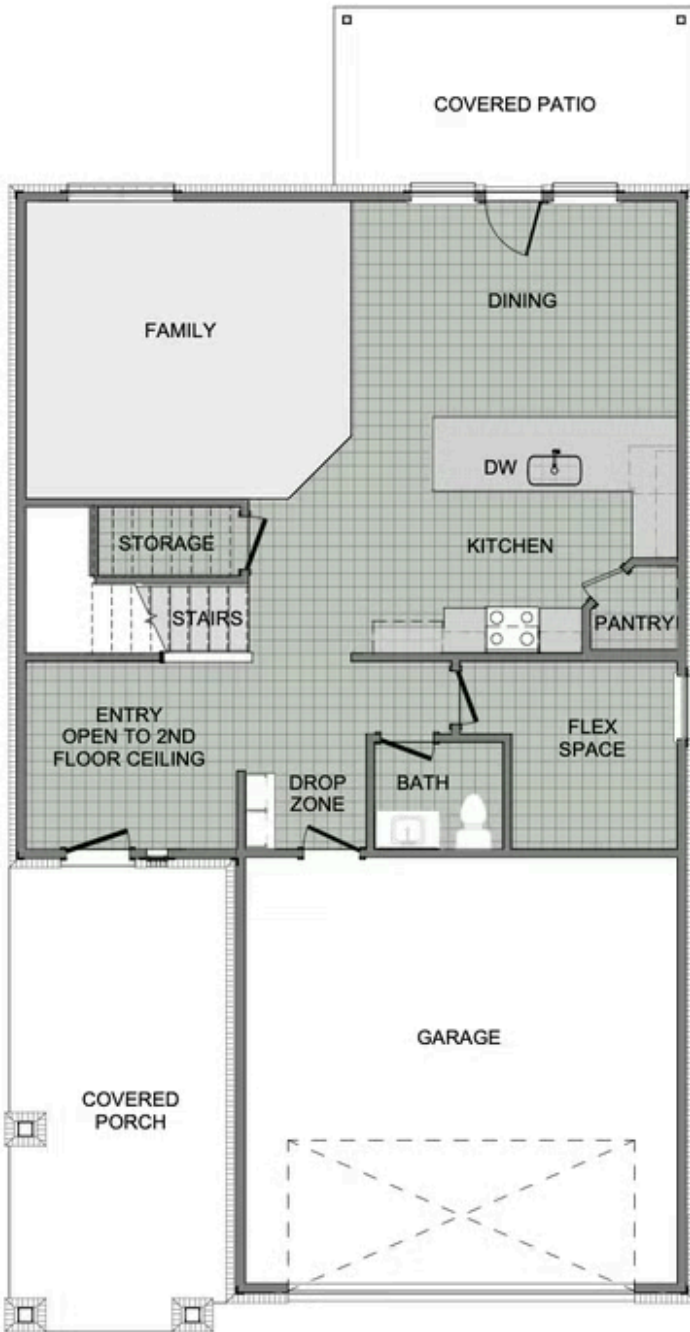

FRAZIER MEADOWS
2360 Two Story
Floor Plan

STARTING AT **\$375,000** 🛏️ 4 - 5 🚿 2.5 🚗 2 🏠 2,360 FT²

This floor plan boasts 2360 square feet, 4-5 bedrooms, 2.5 bathrooms. This is one of the most versatile floor plans yet! With an option for a loft or a fifth bedroom, a flex space perfect for that home gym or office you've been needing, and an open concept downstairs, this home will fit any family. Check out the sky-high ceilings in the entry, the drop zone coming in fr...

AMENITIES

POOL

COMMUNITY
POND

WALKING
TRAIL

PARK

PICKLEBALL
COURTS

1ST FLOOR

2ND FLOOR - LOFT OPTION

2ND FLOOR - 5 BED OPTION