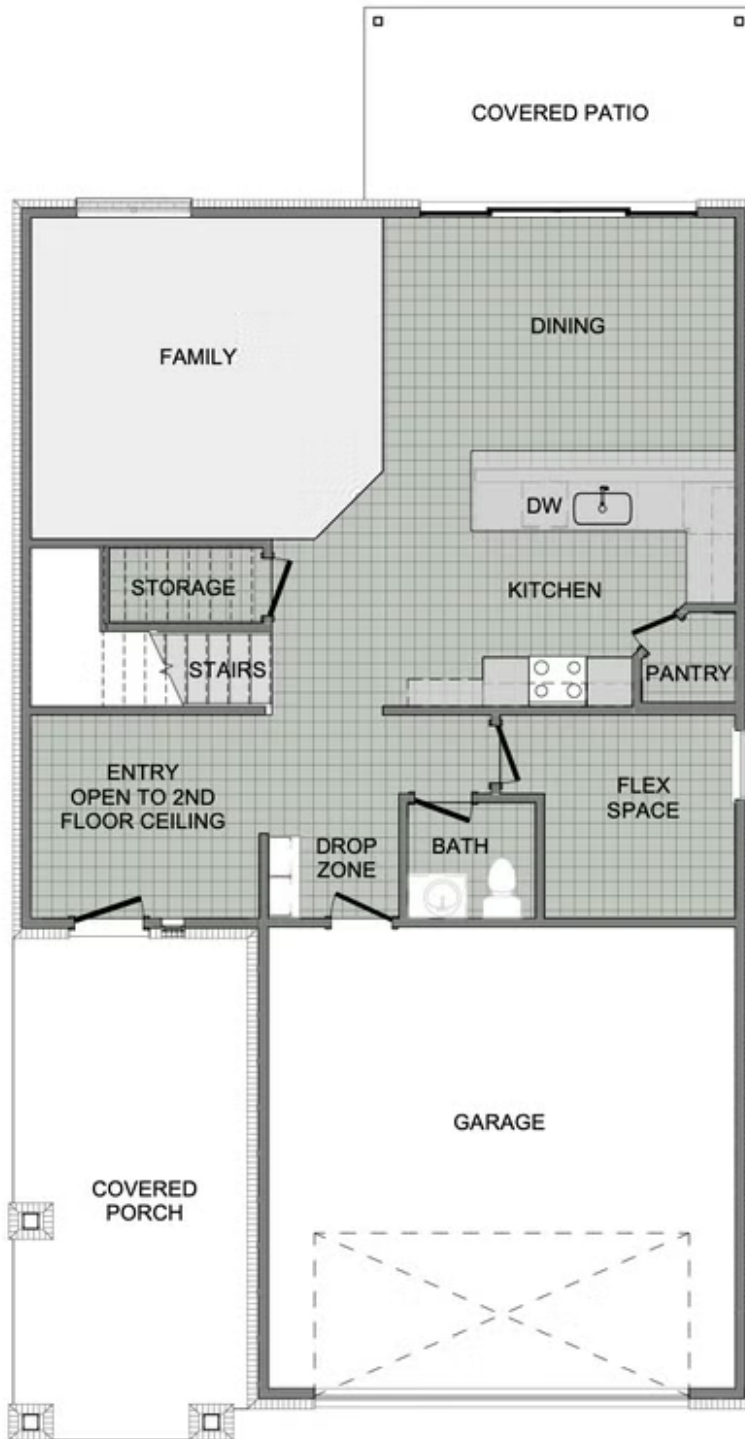

STARTING AT \$372,000 🛏 4 - 5 🚿 2.5 🚗 2 🏠 2,360 FT²

This floor plan boasts 2360 square feet, 4-5 bedrooms, 2.5 bathrooms. This is one of the most versatile floor plans yet! With an option for a loft or a fifth bedroom, a flex space perfect for that home gym or office you've been needing, and an open concept downstairs, this home will fit any family. Check out the sky-high ceilings in the entry, the drop zone coming in fr...

AMENITIES

POOL

COMMUNITY
POND

WALKING
TRAIL

PARK

PICKLEBALL
COURTS

1ST FLOOR

2ND FLOOR - LOFT OPTION

2ND FLOOR - 5 BED OPTION