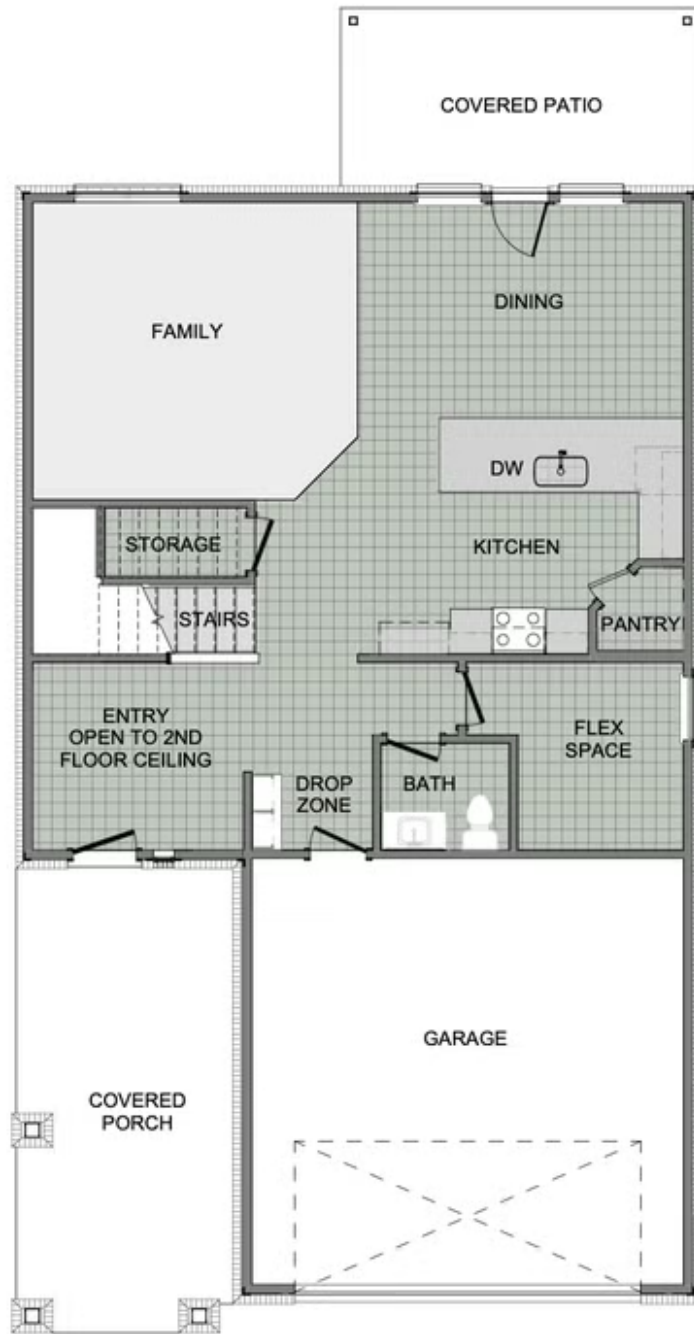

STARTING AT \$372,000 🛏 4 - 5 🚿 2.5 🚗 2 🏠 2,360 FT²

This floor plan boasts 2360 square feet, 4-5 bedrooms, 2.5 bathrooms. This is one of the most versatile floor plans yet! With an option for a loft or a fifth bedroom, a flex space perfect for that home gym or office you've been needing, and an open concept downstairs, this home will fit any family. Check out the sky-high ceilings in the entry, the drop zone coming in fr...

AMENITIES

POOL

COMMUNITY
POND

WALKING
TRAIL

PARK

PICKLEBALL
COURTS

1ST FLOOR

2ND FLOOR - LOFT OPTION

2ND FLOOR - 5 BED OPTION